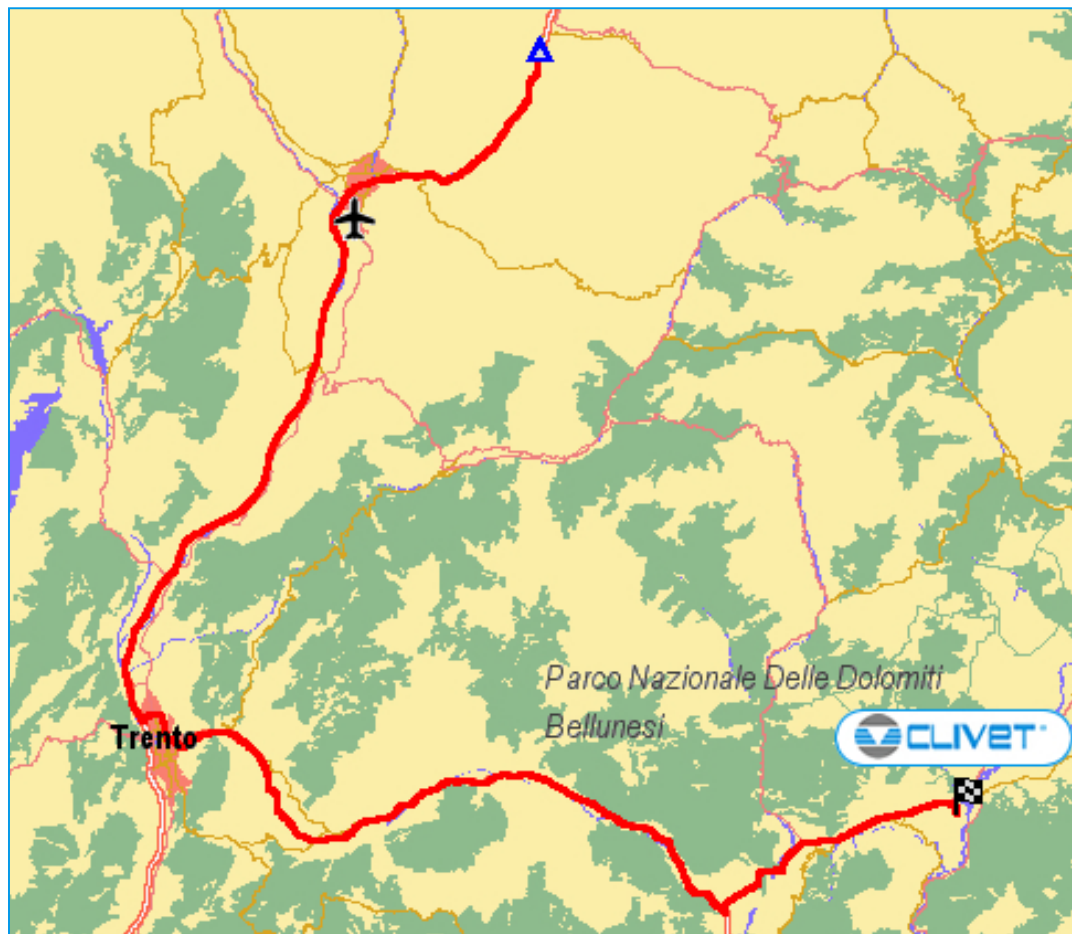

HOW TO REACH US

FROM BRENNERO

DIRECTIONS

FROM:

BRENNERO MOTORWAY

(A22 / E45) – 21 KM TO THE SOUTH OF BOLZANO

TO:

CLIVET S.P.A.

VIA CAMP LONG, 25

32030 Z.I. VILLAPAIERA

FELTRE (BL) ITALY

46° 1' 13,1" LATITUDE NORTH

11° 58' 1,6" LONGITUDE EAST

ROUTE DESCRIPTION

HOW TO REACH US FROM BRENNERO

Pg. 1/2

Departure: Brennero Motorway (A22 / E45)
21 Km to the south of Bolzano

Go on for 69 km then exit at Trento Nord/Interporto Doganale
at the road sign Trento nord, Interporto Doganale

Go on for 850 m then take the Sp235

ROUTE DESCRIPTION

HOW TO REACH US FROM BRENNERO

Pg. 2/2

Go on for 7.0 km and at the roundabout go straight on in Carlo Rizzarda road (Ss50)

Go on for 2.1 km and at the roundabout go straight on in Belluno road (Ss50)