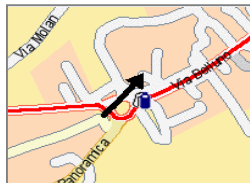

HOW TO REACH US

FROM BRENNERO

DIRECTIONS

FROM:

BRENNERO MOTORWAY

(A22 / E45) – 21 KM TO THE SOUTH OF BOLZANO

TO:

CLIVET S.P.A.

Departure: Brennero Motorway (A22 / E45)
21 Km to the south of Bolzano

Go on for 69 km then exit at Trento Nord/Interporto Doganale
at the road sign Trento nord, Interporto Doganale

Go on for 850 m then take the Sp235

Go on for 2.7 km keeping your left

Go on for 350 m then proceed in Ss12

Go on for 1.1 km and then proceed in Ss47

Go on for 61 km then exit in Ss50bis
(Ss50bis / Ss50bis Var)

Proceed for 10 km and go straight on in Ss50

ROUTE DESCRIPTION

HOW TO REACH US FROM BRENNERO

Pg. 2/2

Go on for 7.0 km and at the roundabout go straight on in Carlo Rizzarda road (Ss50)

Go on for 2.1 km and at the roundabout go straight on in Belluno road (Ss50)