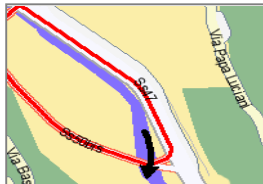

HOW TO REACH US

FROM BRENNERO

DIRECTIONS

FROM:

BRENNERO MOTORWAY

(A22 / E45) – 21 KM TO THE SOUTH OF BOLZANO

TO:

CLIVET S.P.A.

Departure: Brennero Motorway (A22 / E45)
21 Km to the south of Bolzano

Go on for 69 km then exit at Trento Nord/Interporto Doganale
at the road sign Trento nord, Interporto Doganale

Go on for 850 m then take the Sp235

Go on for 2.7 km keeping your left

Go on for 350 m then proceed in Ss12

Go on for 1.1 km and then proceed in Ss47

Go on for 61 km then exit in Ss50bis
(Ss50bis / Ss50bis Var)

Proceed for 10 km and go straight on in Ss50

ROUTE DESCRIPTION

HOW TO REACH US FROM BRENNERO

Pg. 2/2

Go on for 7.0 km and at the roundabout go straight on in Carlo Rizzarda road (Ss50)

Go on for 2.1 km and at the roundabout go straight on in Belluno road (Ss50)