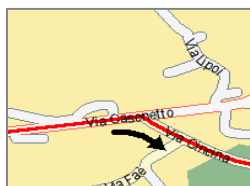

HOW TO REACH US

FROM BRENNERO

DIRECTIONS

FROM:

BRENNERO MOTORWAY

(A22 / E45) – 21 KM TO THE SOUTH OF BOLZANO

TO:

CLIVET S.P.A.

Departure: Brennero Motorway (A22 / E45)
21 Km to the south of Bolzano

Go on for 69 km then exit at Trento Nord/Interporto Doganale
at the road sign Trento nord, Interporto Doganale

Go on for 850 m then take the Sp235

ROUTE DESCRIPTION

HOW TO REACH US FROM BRENNERO

Pg. 2/2

Go on for 7.0 km and at the roundabout go straight on in Carlo Rizzarda road (Ss50)

Go on for 2.1 km and at the roundabout go straight on in Belluno road (Ss50)

Go on for 3.1 km and then turn right in Cincina road

Go on for 610 m. At the end of the road, turn right in Cincina road (Sp37)

Go on for 380 m. At the end of the road, turn right in Nemeggio road (Sp37)