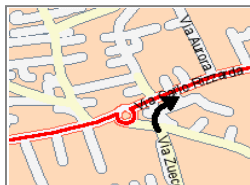

HOW TO REACH US

FROM BRENNERO

DIRECTIONS

FROM:

BRENNERO MOTORWAY

(A22 / E45) – 21 KM TO THE SOUTH OF BOLZANO

TO:

CLIVET S.P.A.

Departure: Brennero Motorway (A22 / E45)
21 Km to the south of Bolzano

Go on for 69 km then exit at Trento Nord/Interporto Doganale
at the road sign Trento nord, Interporto Doganale

Go on for 850 m then take the Sp235

Go on for 2.7 km keeping your left

Go on for 350 m then proceed in Ss12

Go on for 1.1 km and then proceed in Ss47

Go on for 61 km then exit in Ss50bis
(Ss50bis / Ss50bis Var)

Proceed for 10 km and go straight on in Ss50

ROUTE DESCRIPTION

HOW TO REACH US FROM BRENNERO

Pg. 2/2

Go on for 7.0 km and at the roundabout go straight on in Carlo Rizzarda road (Ss50)

Go on for 2.1 km and at the roundabout go straight on in Belluno road (Ss50)