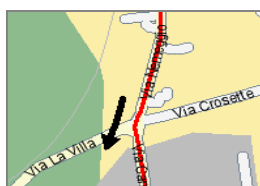

Proceed for 310 m and go straight on in Camp Lonc road