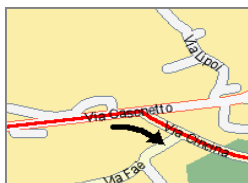

Go on for 180 m then go on in Ss47

ROUTE DESCRIPTION

HOW TO REACH US FROM PADOVA

Pg. 2 di 3

Go on for 31 km then exit in Ss50bis

Go for 9.9 km and go straight on in Ss50

Go on for 7.0 km and at the roundabout go straight on Carlo Rizzarda road (Ss50)

Go on for 2.1 km and at the roundabout go straight on Belluno road (Ss50)

Go on for 3.1 km and turn right in Cincina road

Go on for 610 m. At the end of the road, turn right in Cincina road (Sp37)

Go on for 380 m. At the end of the road, turn right in Nemeggio road (Sp37)

Go on for 310 m. and go straight on Camp Lonc road

ROUTE DESCRIPTION

HOW TO REACH US FROM PADOVA

Pg. 3 di 3

T last go along 240 m. in Camp Lonc road

At number 25 you have reached the headquarters of Clivet S.p.A.