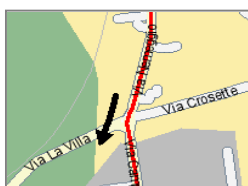

Go on for 2.1 km and at the roundabout go straight on Belluno road (Ss50)

Go on for 3.1 km and turn right in Cincina road

Go on for 610 m. At the end of the road, turn right in Cincina road (Sp37)

Go on for 380 m. At the end of the road, turn right in Nemeggio road (Sp37)

Go on for 310 m. and go straight on Camp Lonc road

ROUTE DESCRIPTION

HOW TO REACH US FROM PADOVA

Pg. 3 di 3

T last go along 240 m. in Camp Lonc road

At number 25 you have reached the headquarters of Clivet S.p.A.