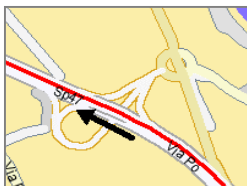

11° 58' 1,6" **EAST LATITUDE**

ROUTE DESCRIPTION

HOW TO REACH US FROM PADOVA

Pg. 1 di 3

Departure: Bologna - Padova (A13) motorway

Go on for 11 km and go straight on Sr47

Go on for 9.4 km and go straight on in Po road

Go on for 1.6 km and go on in Sp47

Go on for 21 km and go straight on Ss47
(Cristoforo Colombo road)

Go on for 4.2 km and turn left in Pozzetto Road
(Ss47), the 8th road at your left

Go on for 8.9 km then exit in Ss47

Go on for 180 m then go on in Ss47

ROUTE DESCRIPTION

HOW TO REACH US FROM PADOVA

Pg. 2 di 3

Go on for 31 km then exit in Ss50bis

Go for 9.9 km and go straight on in Ss50

Go on for 7.0 km and at the roundabout go straight on Carlo Rizzarda road (Ss50)

Go on for 310 m. and go straight on Camp Lonc road

ROUTE DESCRIPTION

HOW TO REACH US FROM PADOVA

Pg. 3 di 3

T last go along 240 m. in Camp Lonc road

At number 25 you have reached the headquarters of Clivet S.p.A.