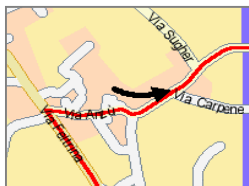

Go on for 180 m and go straight on in Santi Vittore e Corona road