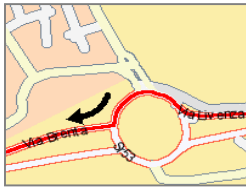

Go on for 550 m and go straight on in the link road Marco Polo Airport

Go on for 19 km then exit at road sign Treviso sud, Treviso

Go on for 1.3 km and at the roundabout turn left in Treviso Mare road (Sr89)

Go on for 2.2 km and go straight on in Sr53 (Livenza road)

ROUTE DESCRIPTION

HOW TO REACH US FROM VENICE

Pg. 2/4

Go on for 1.8 km and at the roundabout take the 3rd exit in Brenta road (Sr53)

Go on for 4.1 km than exit in by pass at your right

ROUTE DESCRIPTION

HOW TO REACH US FROM VENICE

Pg. 4/4

Go on for 350 m and turn left in Camp Lonc road,
the 2nd road on your left

Then go along 190 m in Camp Lonc road

At number 25 you have reached the head quarters of
Clivet S.p.A.